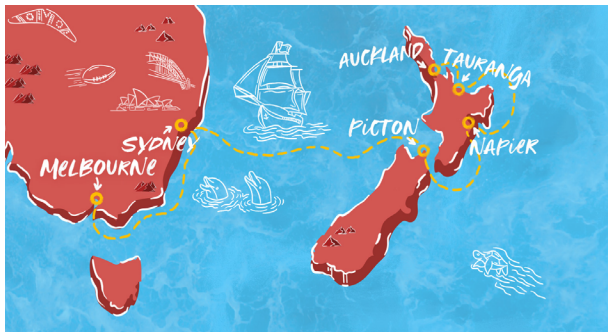

VOYAGES

Napier, New Zealand

MELBOURNE, SYDNEY & NEW ZEALAND

— 10 NIGHTS —

RESILIENT LADY

MARCH 5 - 15, 2024

This unique voyage transports you to the top seascapes of the Pacific, and features long and overnight stays in each port. Beginning in Melbourne, you'll sail to the glimmering Emerald City — spending two days (and overnight) in Sydney's iconic harbor. Crossing the Tasman Sea, you'll visit New Zealand's stunning wine (and seafood) regions, Tauranga's Māori shores, and end your journey in Auckland.

Over \$600 in value is always included.

Tu	7PM	Melbourne, Australia
W	~~~~~	At Sea
Th	9:30AM	Sydney, Australia 🕶️
F	2PM	Sydney, Australia
Sa	~~~~~	At Sea
Su	~~~~~	At Sea
M	10AM 7PM	Picton, New Zealand
Tu	9AM 6PM	Napier, New Zealand
W	12PM	Tauranga, New Zealand 🕶️
Th	7PM	Tauranga, New Zealand
F	6:30AM	Auckland, New Zealand
		Check out at 11AM

Any prices quoted are subject to change and availability. Itinerary details, including arrival/departure times and days of port calls, are subject to change. To best take advantage of the incredible sunsets in Bimini, our ship departure time may change with the seasons. Please refer to www.firstmates.com/fmdc/s/destinations for the most updated itineraries.