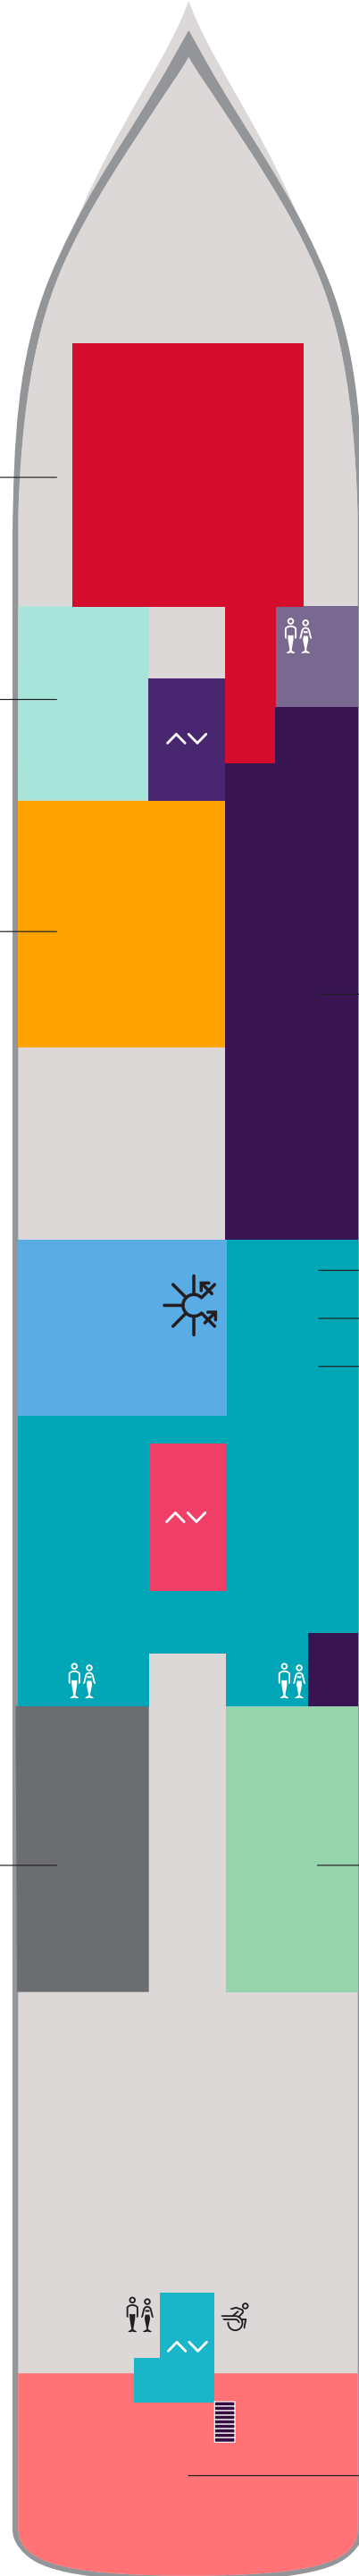

Deck

4

VALIANT LADY

VOYAGES

Portside
Left

Starboard
Right

Key

Sailor Areas & Corridors

Crew Areas

Elevator & Stairs

Deck

5

VALIANT LADY

Key

- VW The Sea View
- I1 Solo Insider
- IN The Insider
- I4 Social Insider
- S Sailor Areas & Corridors
- C Crew Areas
- Elevator & Stairs
- Accessible Head
- ‡ Sleeps 1
- ▲ Sleeps 3; Includes a pullman bed
- + Sleeps 4; Includes both 2 lower beds and 2 pullmans
- Accessible cabin

Deck

VALIANT LADY

VOYAGES

The Red Room
Live Performance Space

The Den
Flex Event Space

The Manor
Alluring Nightclub

The Casino
Gaming and Lounge

Squid Ink
Stubble + Groom
Dry Dock

Key

-  Crew Areas
-  Circular Stairs
-  Stairwells
-  Elevator & Stairs
-  Accessible Head
-  The Head

Deck

7

VALIANT LADY

VOYAGES

The Red Room
Live Performance Space

The Groupie
Private Karaoke