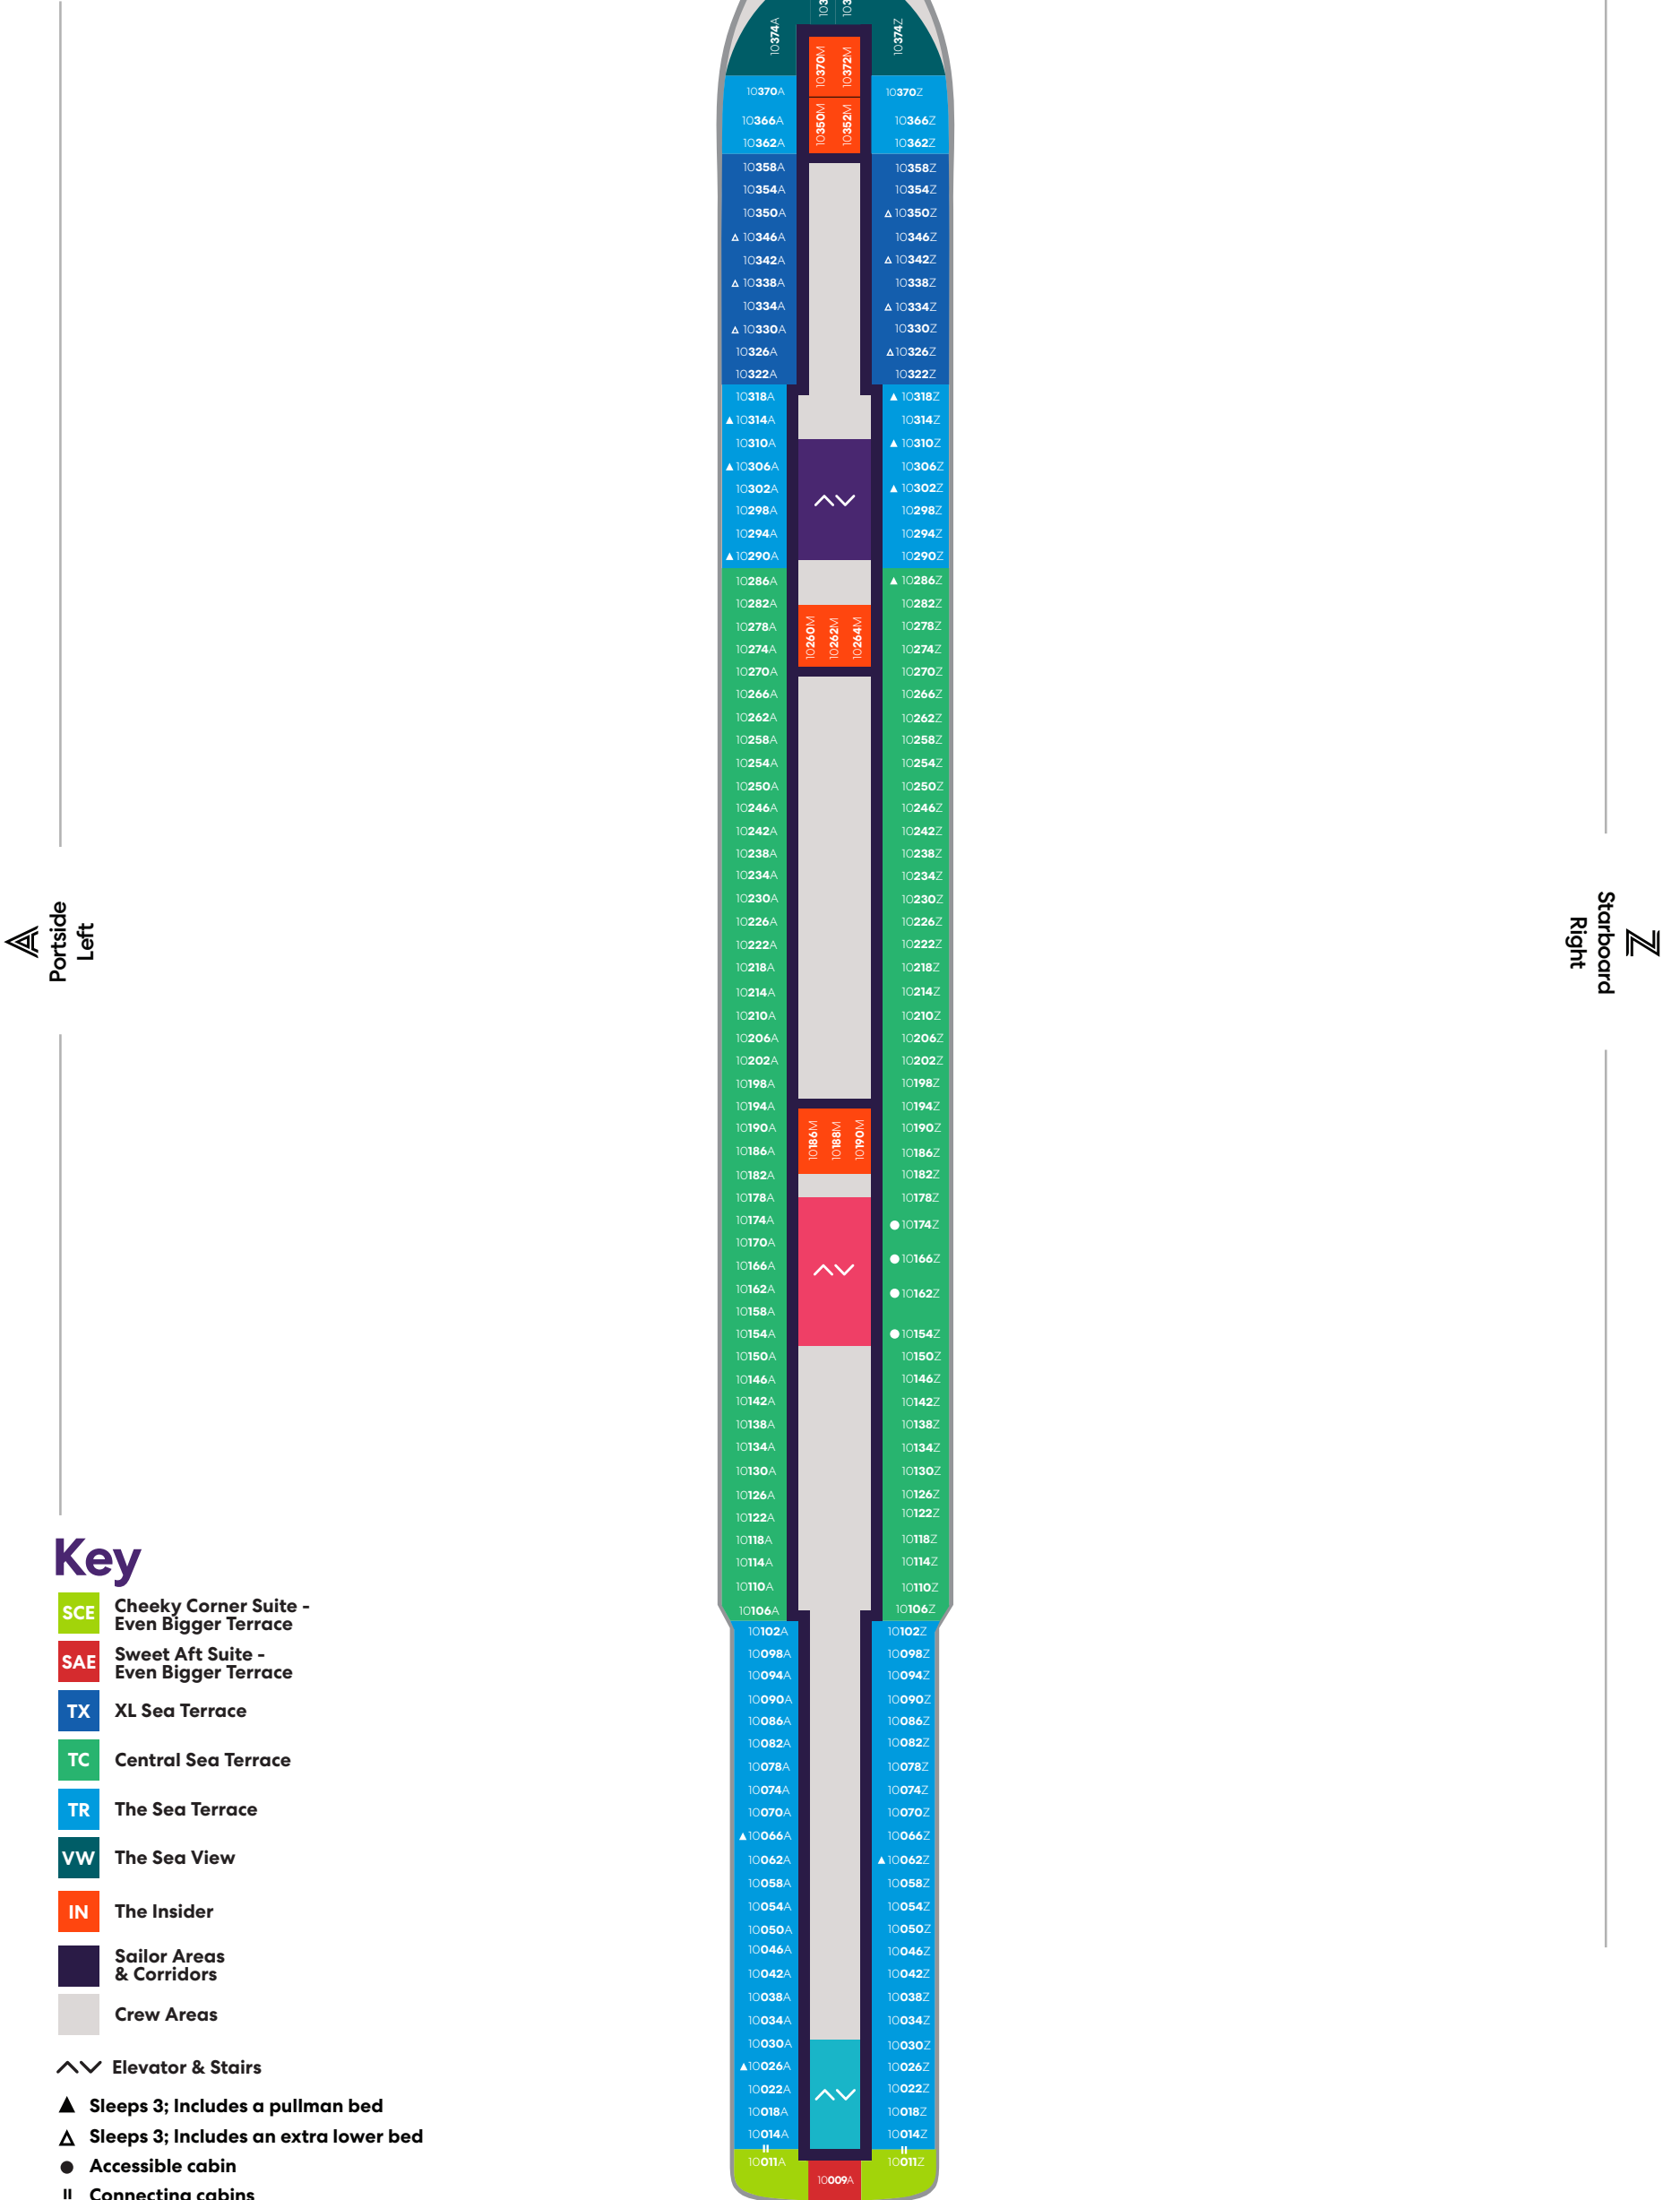

Deck

VALIANT LADY

Portside
Left

Starboard
Right

Key

- SCP Cheeky Corner Suite – Pretty Big Terrace
- SAP Sweet Aft Suite – Pretty Big Terrace
- TX XL Sea Terrace
- TC Central Sea Terrace
- TR The Sea Terrace
- TL Ltd View Sea Terrace
- II Solo Insider
- Sailor Areas & Corridors
- Crew Areas
- ^ v Elevator & Stairs
- ‡ Sleeps 1
- ▲ Sleeps 3; Includes a pullman bed
- △ Sleeps 3; Includes an extra lower bed
- ⊠ Sleeps 4; Includes both an extra lower bed and a pullman bed
- Accessible cabin
- || Connecting cabins

Deck

9

VALIANT LADY

Portside
Left

Starboard
Right

Key

- SCP Cheeky Corner Suite – Pretty Big Terrace
- SAP Sweet Aft Suite – Pretty Big Terrace
- TX XL Sea Terrace
- TC Central Sea Terrace
- TR The Sea Terrace
- VI Solo Sea View
- VW The Sea View
- IN The Insider
- Sailor Areas & Corridors
- Crew Areas
- ^ v Elevator & Stairs
- ‡ Sleeps 1
- ▲ Sleeps 3; Includes a pullman bed
- △ Sleeps 3; Includes an extra lower bed
- Accessible cabin
- || Connecting cabins

Deck

10

VALIANT LADY

Key

- SCE Cheeky Corner Suite - Even Bigger Terrace
- SAE Sweet Aft Suite - Even Bigger Terrace
- TX XL Sea Terrace
- TC Central Sea Terrace
- TR The Sea Terrace
- VW The Sea View
- IN The Insider
- Sailor Areas & Corridors
- Crew Areas
- ^ v Elevator & Stairs
- ▲ Sleeps 3; Includes a pullman bed
- △ Sleeps 3; Includes an extra lower bed
- Accessible cabin
- || Connecting cabins

Deck

11

VALIANT LADY

Deck

12

VALIANT LADY

Portside
Left

Starboard
Right