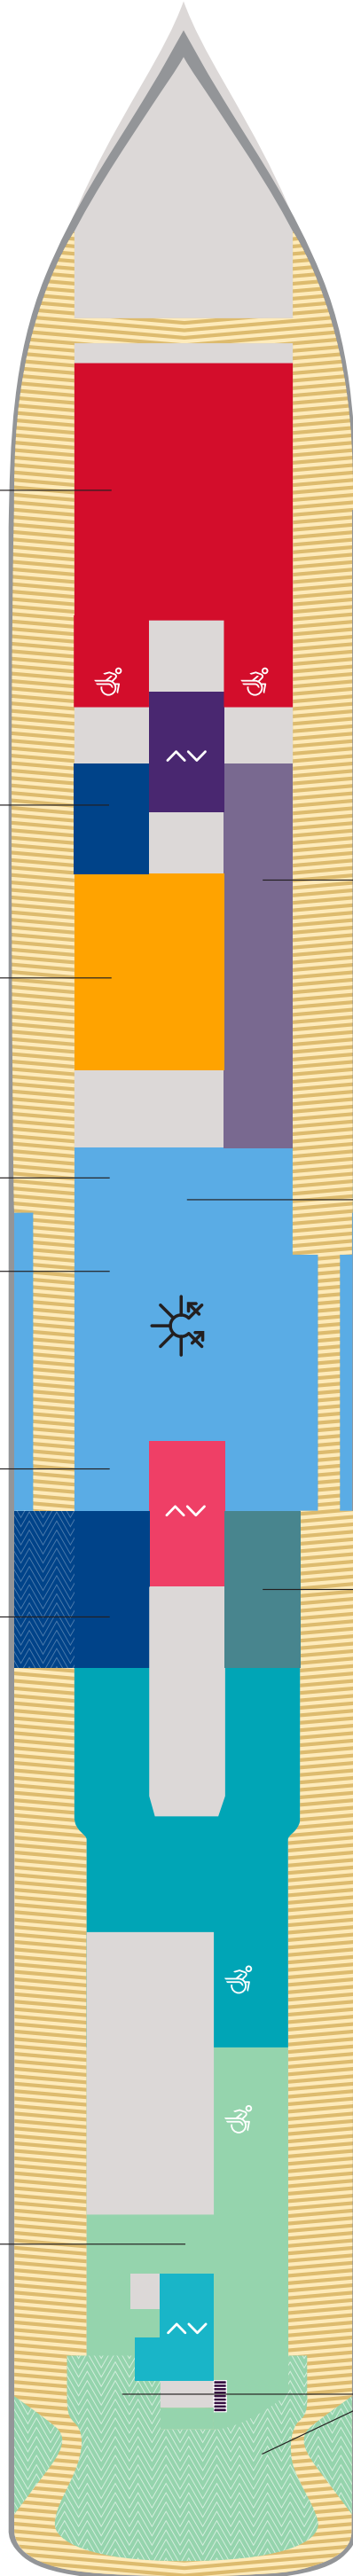

Deck

4

VALIANT LADY

VOYAGES

Portside
Left

Starboard
Right

Key

Sailor Areas & Corridors

Crew Areas

Elevator & Stairs

Deck

5

VALIANT LADY

Key

- VW The Sea View
- I1 Solo Insider
- IN The Insider
- I4 Social Insider
- S Sailor Areas & Corridors
- C Crew Areas
- Elevator & Stairs
- Accessible Head
- ‡ Sleeps 1
- ▲ Sleeps 3; Includes a pullman bed
- + Sleeps 4; Includes both 2 lower beds and 2 pullmans
- Accessible cabin

Key

-  Crew Areas
-  Circular Stairs
-  Stairwells
-  Elevator & Stairs
-  Accessible Head
-  The Head

Deck

7

VALIANT LADY

VOYAGES

The Red Room
Live Performance Space

The Groupie
Private Karaoke

Voyage Vinyl
Record Shop

Coffee Shop
Thoughtfully Sourced Coffee

The Dock
Mezze-Style Outdoor Eatery +
Bar & Social Lounge

Portside
Left

Starboard
Right

Key

-  Crew Areas
-  Circular Stairs
-  Stairwells
-  Elevator & Stairs
-  Accessible Head