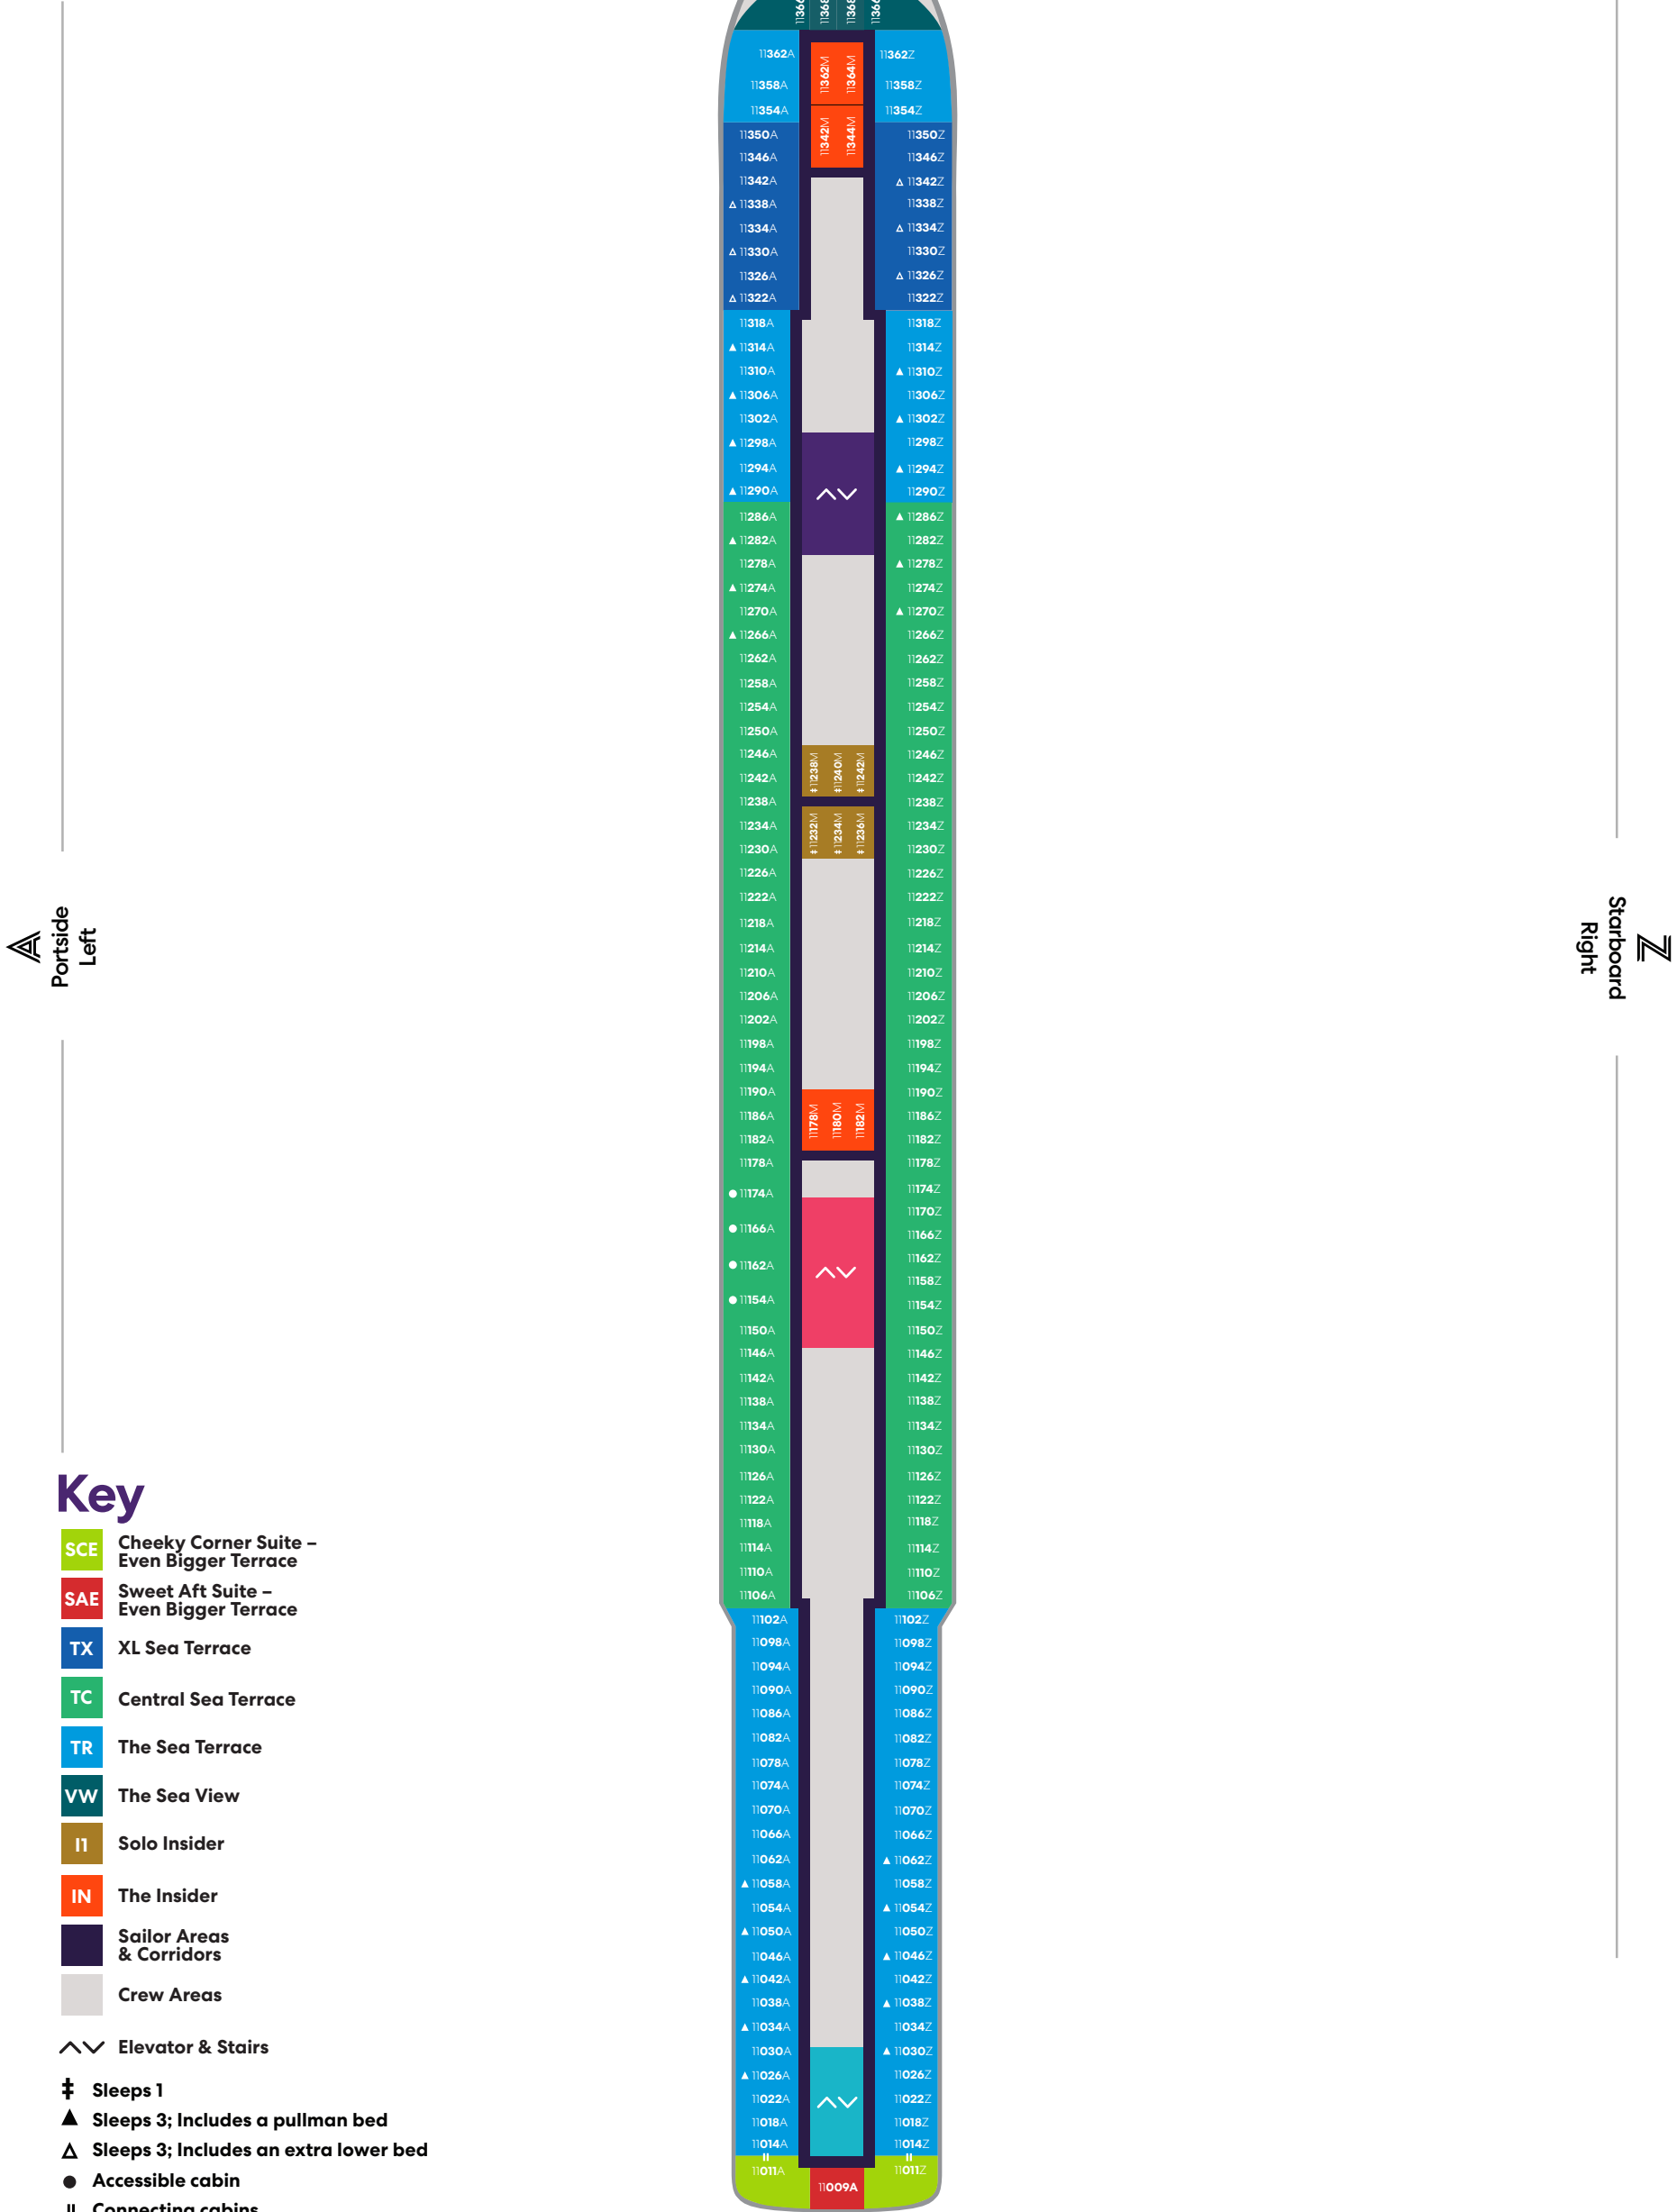

Deck

9

VALIANT LADY

Portside
Left

Starboard
Right

Key

- SCP Cheeky Corner Suite – Pretty Big Terrace
- SAP Sweet Aft Suite – Pretty Big Terrace
- TX XL Sea Terrace
- TC Central Sea Terrace
- TR The Sea Terrace
- VI Solo Sea View
- VW The Sea View
- IN The Insider
- Sailor Areas & Corridors
- Crew Areas
- ^ v Elevator & Stairs
- ‡ Sleeps 1
- ▲ Sleeps 3; Includes a pullman bed
- △ Sleeps 3; Includes an extra lower bed
- Accessible cabin
- || Connecting cabins

Deck

10

VALIANT LADY

Key

- SCE Cheeky Corner Suite - Even Bigger Terrace
- SAE Sweet Aft Suite - Even Bigger Terrace
- TX XL Sea Terrace
- TC Central Sea Terrace
- TR The Sea Terrace
- VW The Sea View
- IN The Insider
- Sailor Areas & Corridors
- Crew Areas
- ^ v Elevator & Stairs
- ▲ Sleeps 3; Includes a pullman bed
- △ Sleeps 3; Includes an extra lower bed
- Accessible cabin
- || Connecting cabins

Deck

11

VALIANT LADY

Deck

12

VALIANT LADY

Portside
Left

Starboard
Right

Key

- SCB Cheeky Corner Suite - Biggest Terrace
- SAB Sweet Aft Suite - Biggest Terrace
- SS Seriously Suite
- TX XL Sea Terrace
- TC Central Sea Terrace
- TR The Sea Terrace
- VI Solo Sea View
- VW The Sea View
- II Solo Insider
- IN The Insider
- Sailor Areas & Corridors
- Crew Areas
- ^v Elevator & Stairs
- ‡ Sleeps 1
- ▲ Sleeps 3; Includes a pullman bed
- △ Sleeps 3; Includes an extra lower bed
- Accessible cabin
- || Connecting cabins