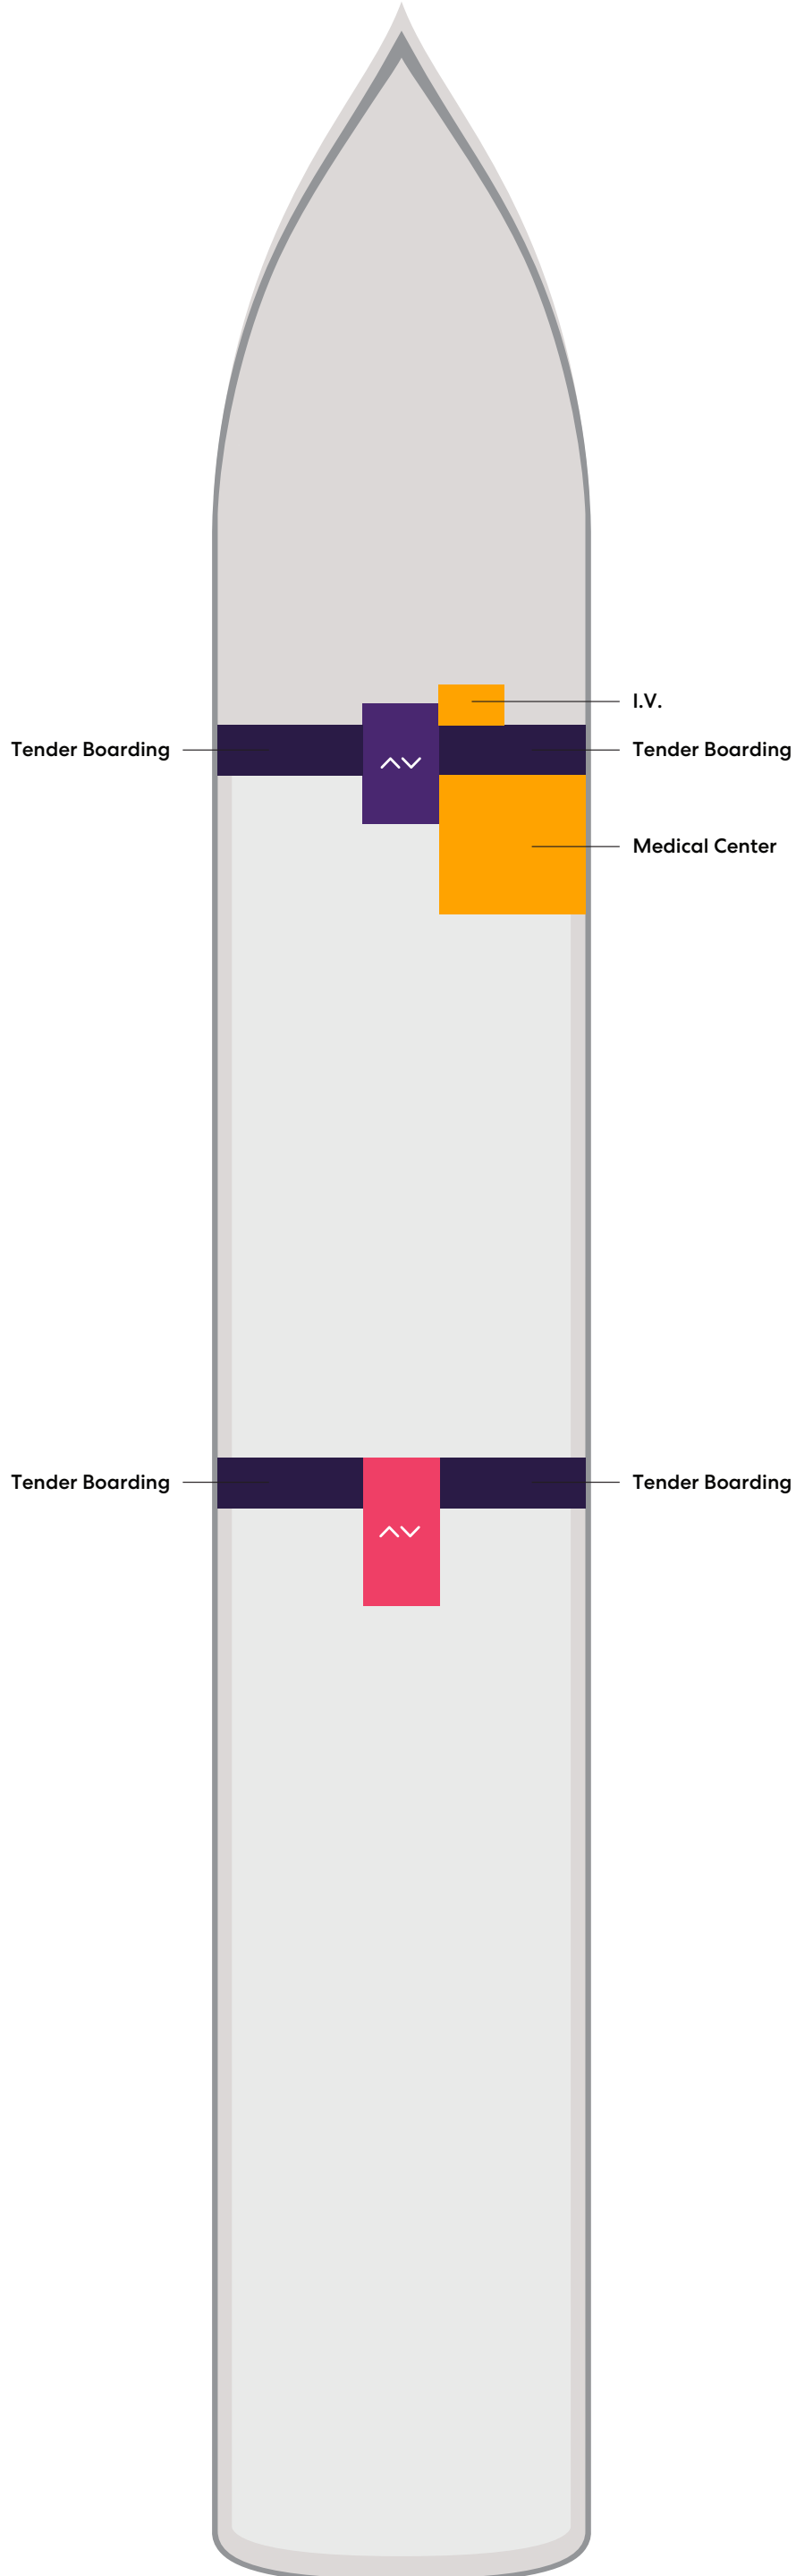

Deck

4

VALIANT LADY

VOYAGES

Portside
Left

Starboard
Right

Key

Sailor Areas & Corridors

Crew Areas

Elevator & Stairs

Deck

5

VALIANT LADY

Key

- VW The Sea View
- I1 Solo Insider
- IN The Insider
- I4 Social Insider
- S Sailor Areas & Corridors
- C Crew Areas
- Elevator & Stairs
- Accessible Head
- ‡ Sleeps 1
- ▲ Sleeps 3; Includes a pullman bed
- + Sleeps 4; Includes both 2 lower beds and 2 pullmans
- Accessible cabin

Deck

VALIANT LADY

VOYAGES

The Red Room
Live Performance Space

The Den
Flex Event Space

The Manor
Alluring Nightclub

The Casino
Gaming and Lounge

Squid Ink
Stubble + Groom
Dry Dock