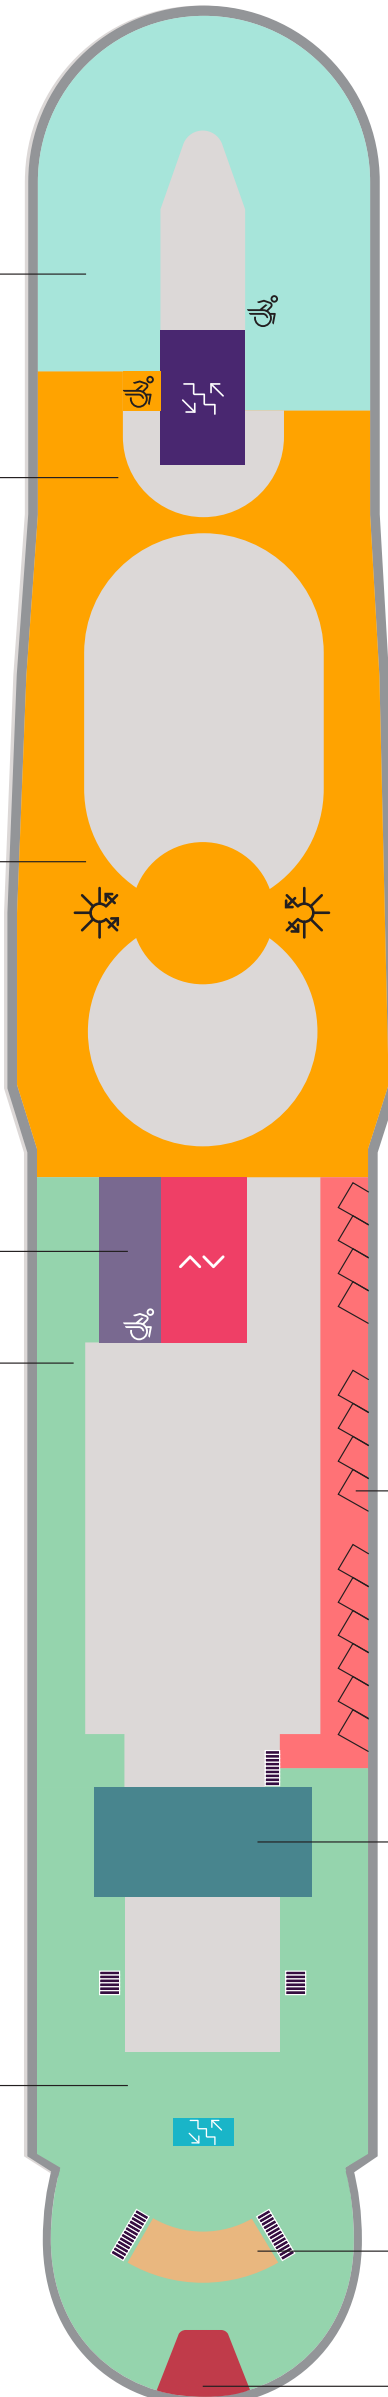

Deck

4

VALIANT LADY

VOYAGES

Portside
Left

Starboard
Right

Key

Sailor Areas & Corridors

Crew Areas

Elevator & Stairs

Deck

5

VALIANT LADY

Key

- VW The Sea View
- I1 Solo Insider
- IN The Insider
- I4 Social Insider
- S Sailor Areas & Corridors
- C Crew Areas
- Elevator & Stairs
- Accessible Head
- ‡ Sleeps 1
- ▲ Sleeps 3; Includes a pullman bed
- + Sleeps 4; Includes both 2 lower beds and 2 pullmans
- Accessible cabin

VALIANT LADY

VOYAGES

Key

- SM Massive Suite
- SF Fab Suite
- SP Posh Suite
- SG Gorgeous Suite
- SAC Sailor Areas & Corridors
- CA Crew Areas
- Circular Stairs
- Stairwells
- Elevator & Stairs
- Accessible Head
- The Head
- Sleeps up to 4
- Accessible cabin

Key

-  Crew Areas
-  Circular Stairs
-  Stairwells
-  Fore and Aft Stairwells
-  Elevator & Stairs
-  Accessible Head

Deck

17

VALIANT LADY

VOYAGES

Portside
Left

Starboard
Right