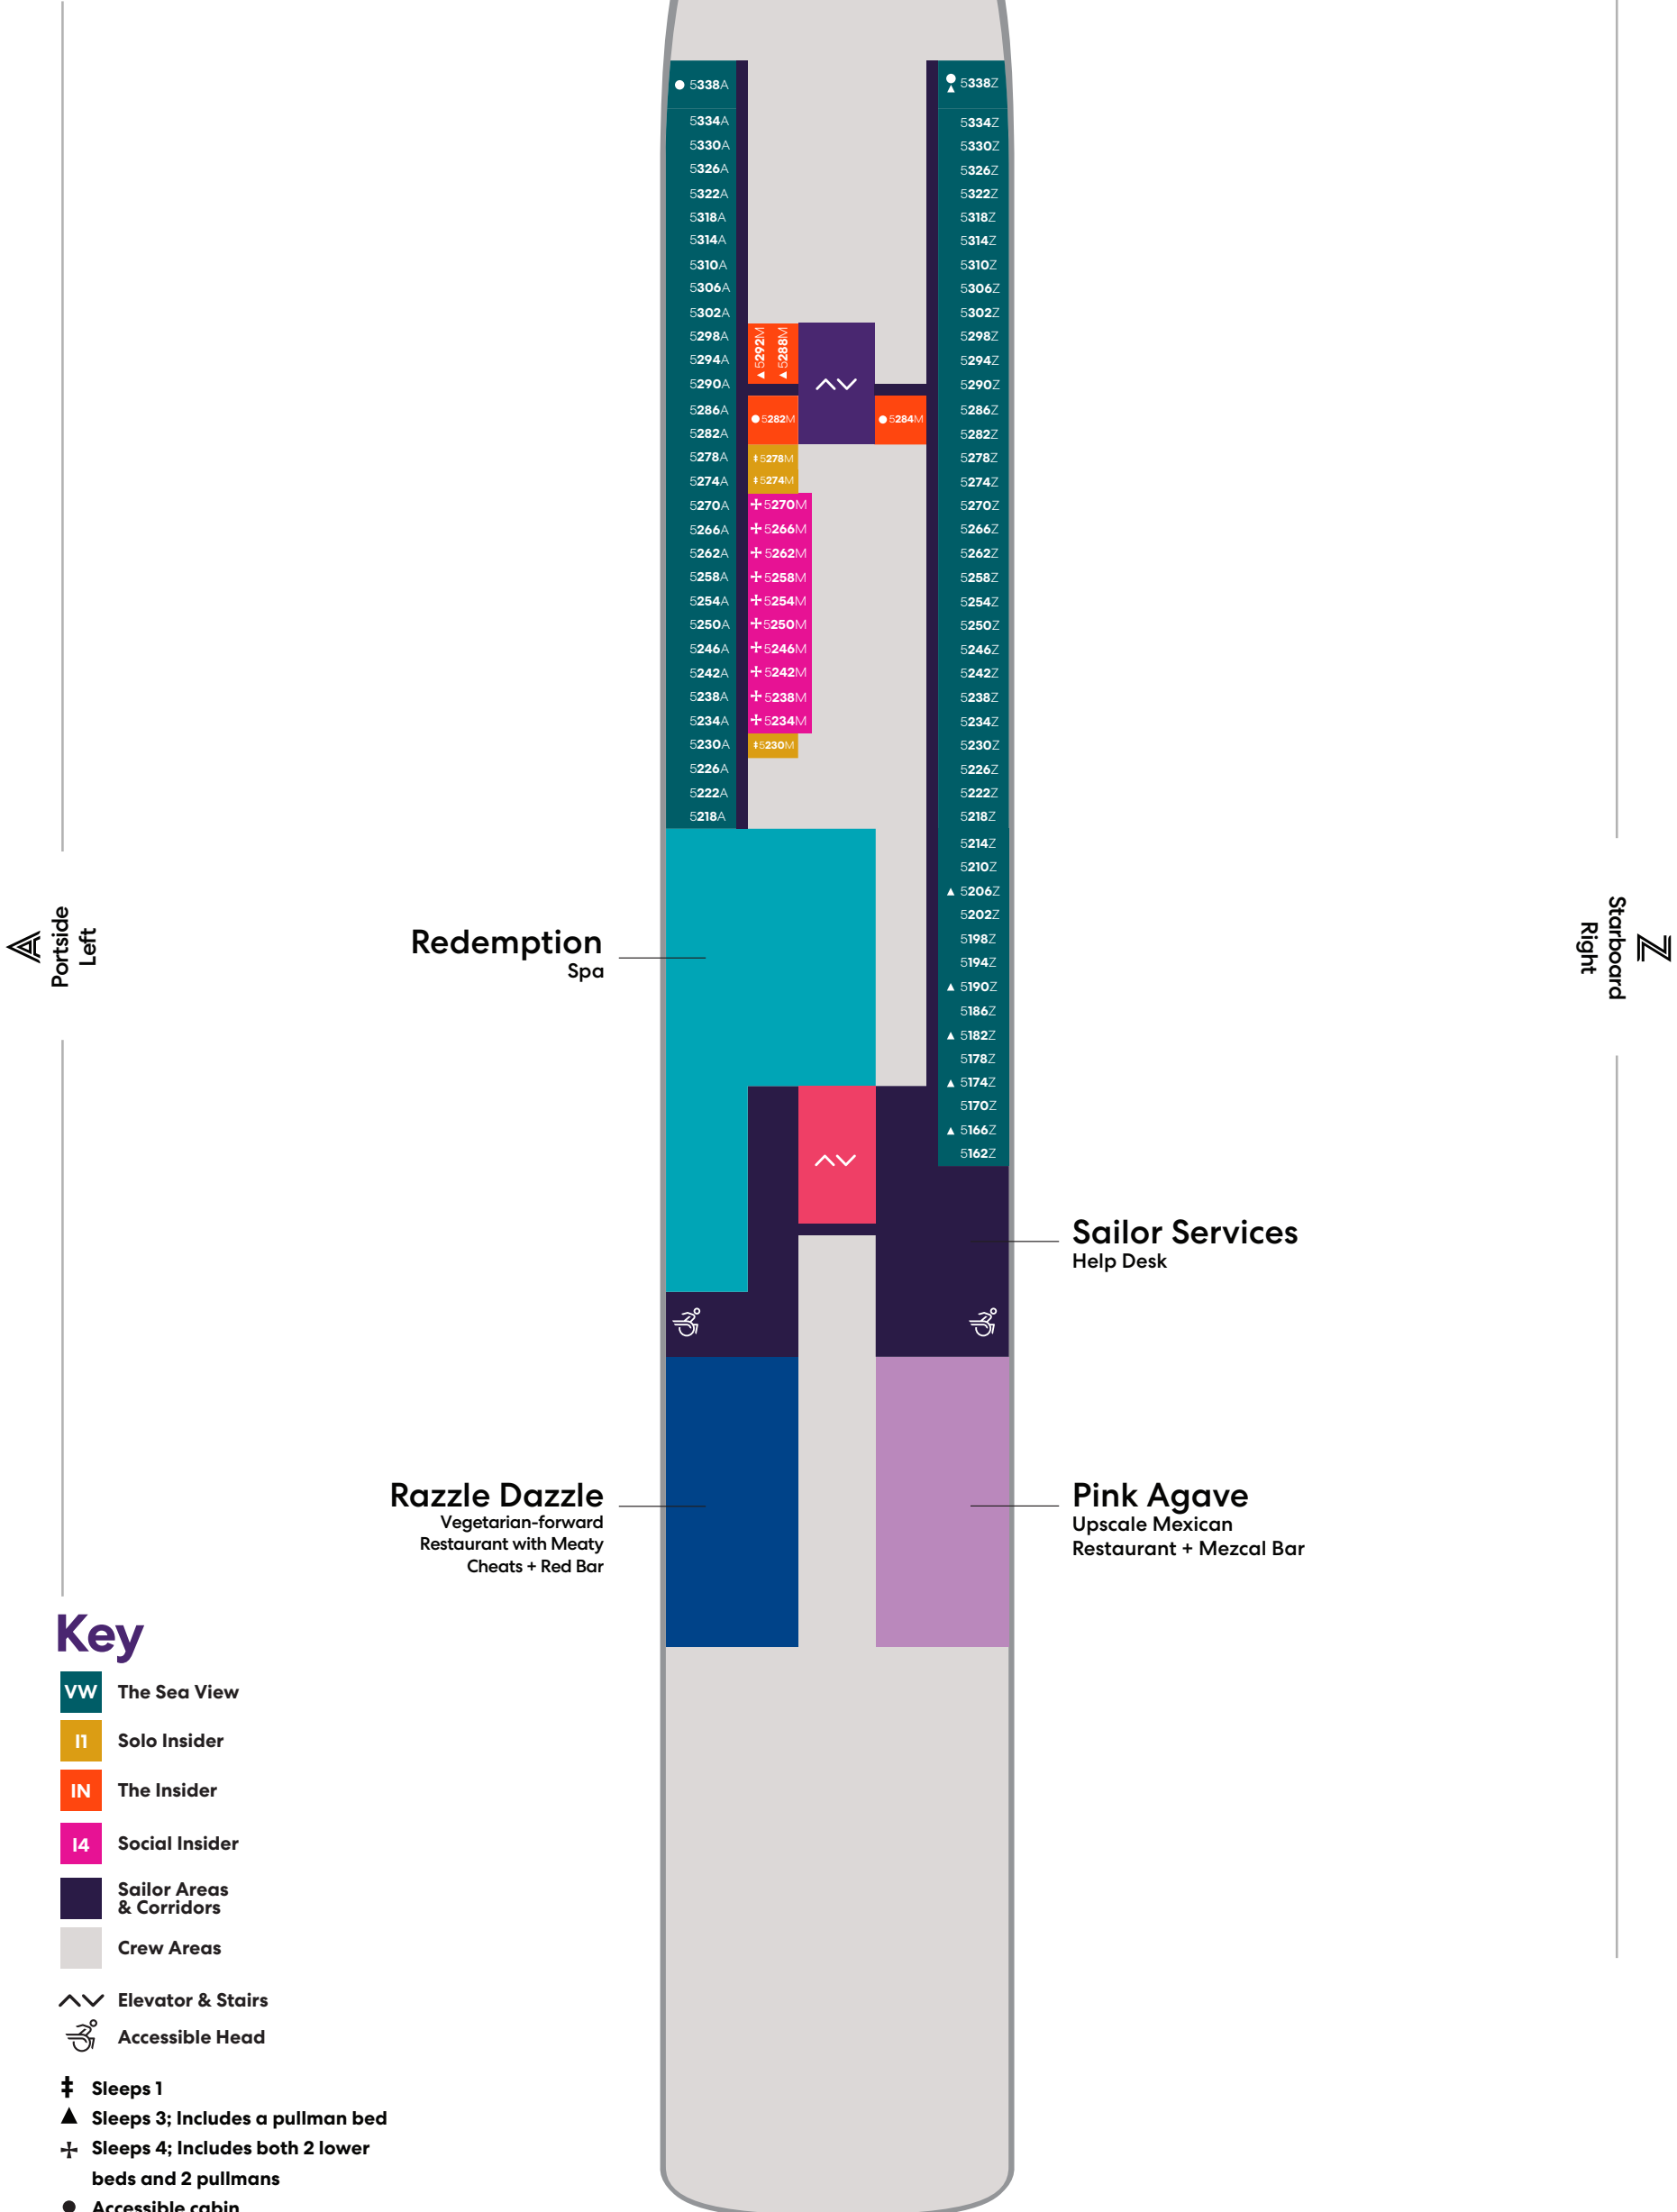

Deck

4

VALIANT LADY

VOYAGES

Portside
Left

Starboard
Right

Key

Sailor Areas & Corridors

Crew Areas

Elevator & Stairs

Deck

5

VALIANT LADY

Key

- VW The Sea View
- I1 Solo Insider
- IN The Insider
- I4 Social Insider
- S Sailor Areas & Corridors
- C Crew Areas
- Elevator & Stairs
- Accessible Head
- ‡ Sleeps 1
- ▲ Sleeps 3; Includes a pullman bed
- + Sleeps 4; Includes both 2 lower beds and 2 pullmans
- Accessible cabin

Deck

VALIANT LADY

VOYAGES

The Red Room
Live Performance Space

The Den
Flex Event Space

The Manor
Alluring Nightclub

The Casino
Gaming and Lounge

Squid Ink
Stubble + Groom
Dry Dock

The Test Kitchen
Cooking Lab/Restaurant
+ Experimental Bar

Extra Virgin
Casual Elevated Italian
Restaurant + Wine Bar

The Wake
Glamorous Steak &
Seafood Restaurant
+ Martini Bar

Portside
Left

Starboard
Right