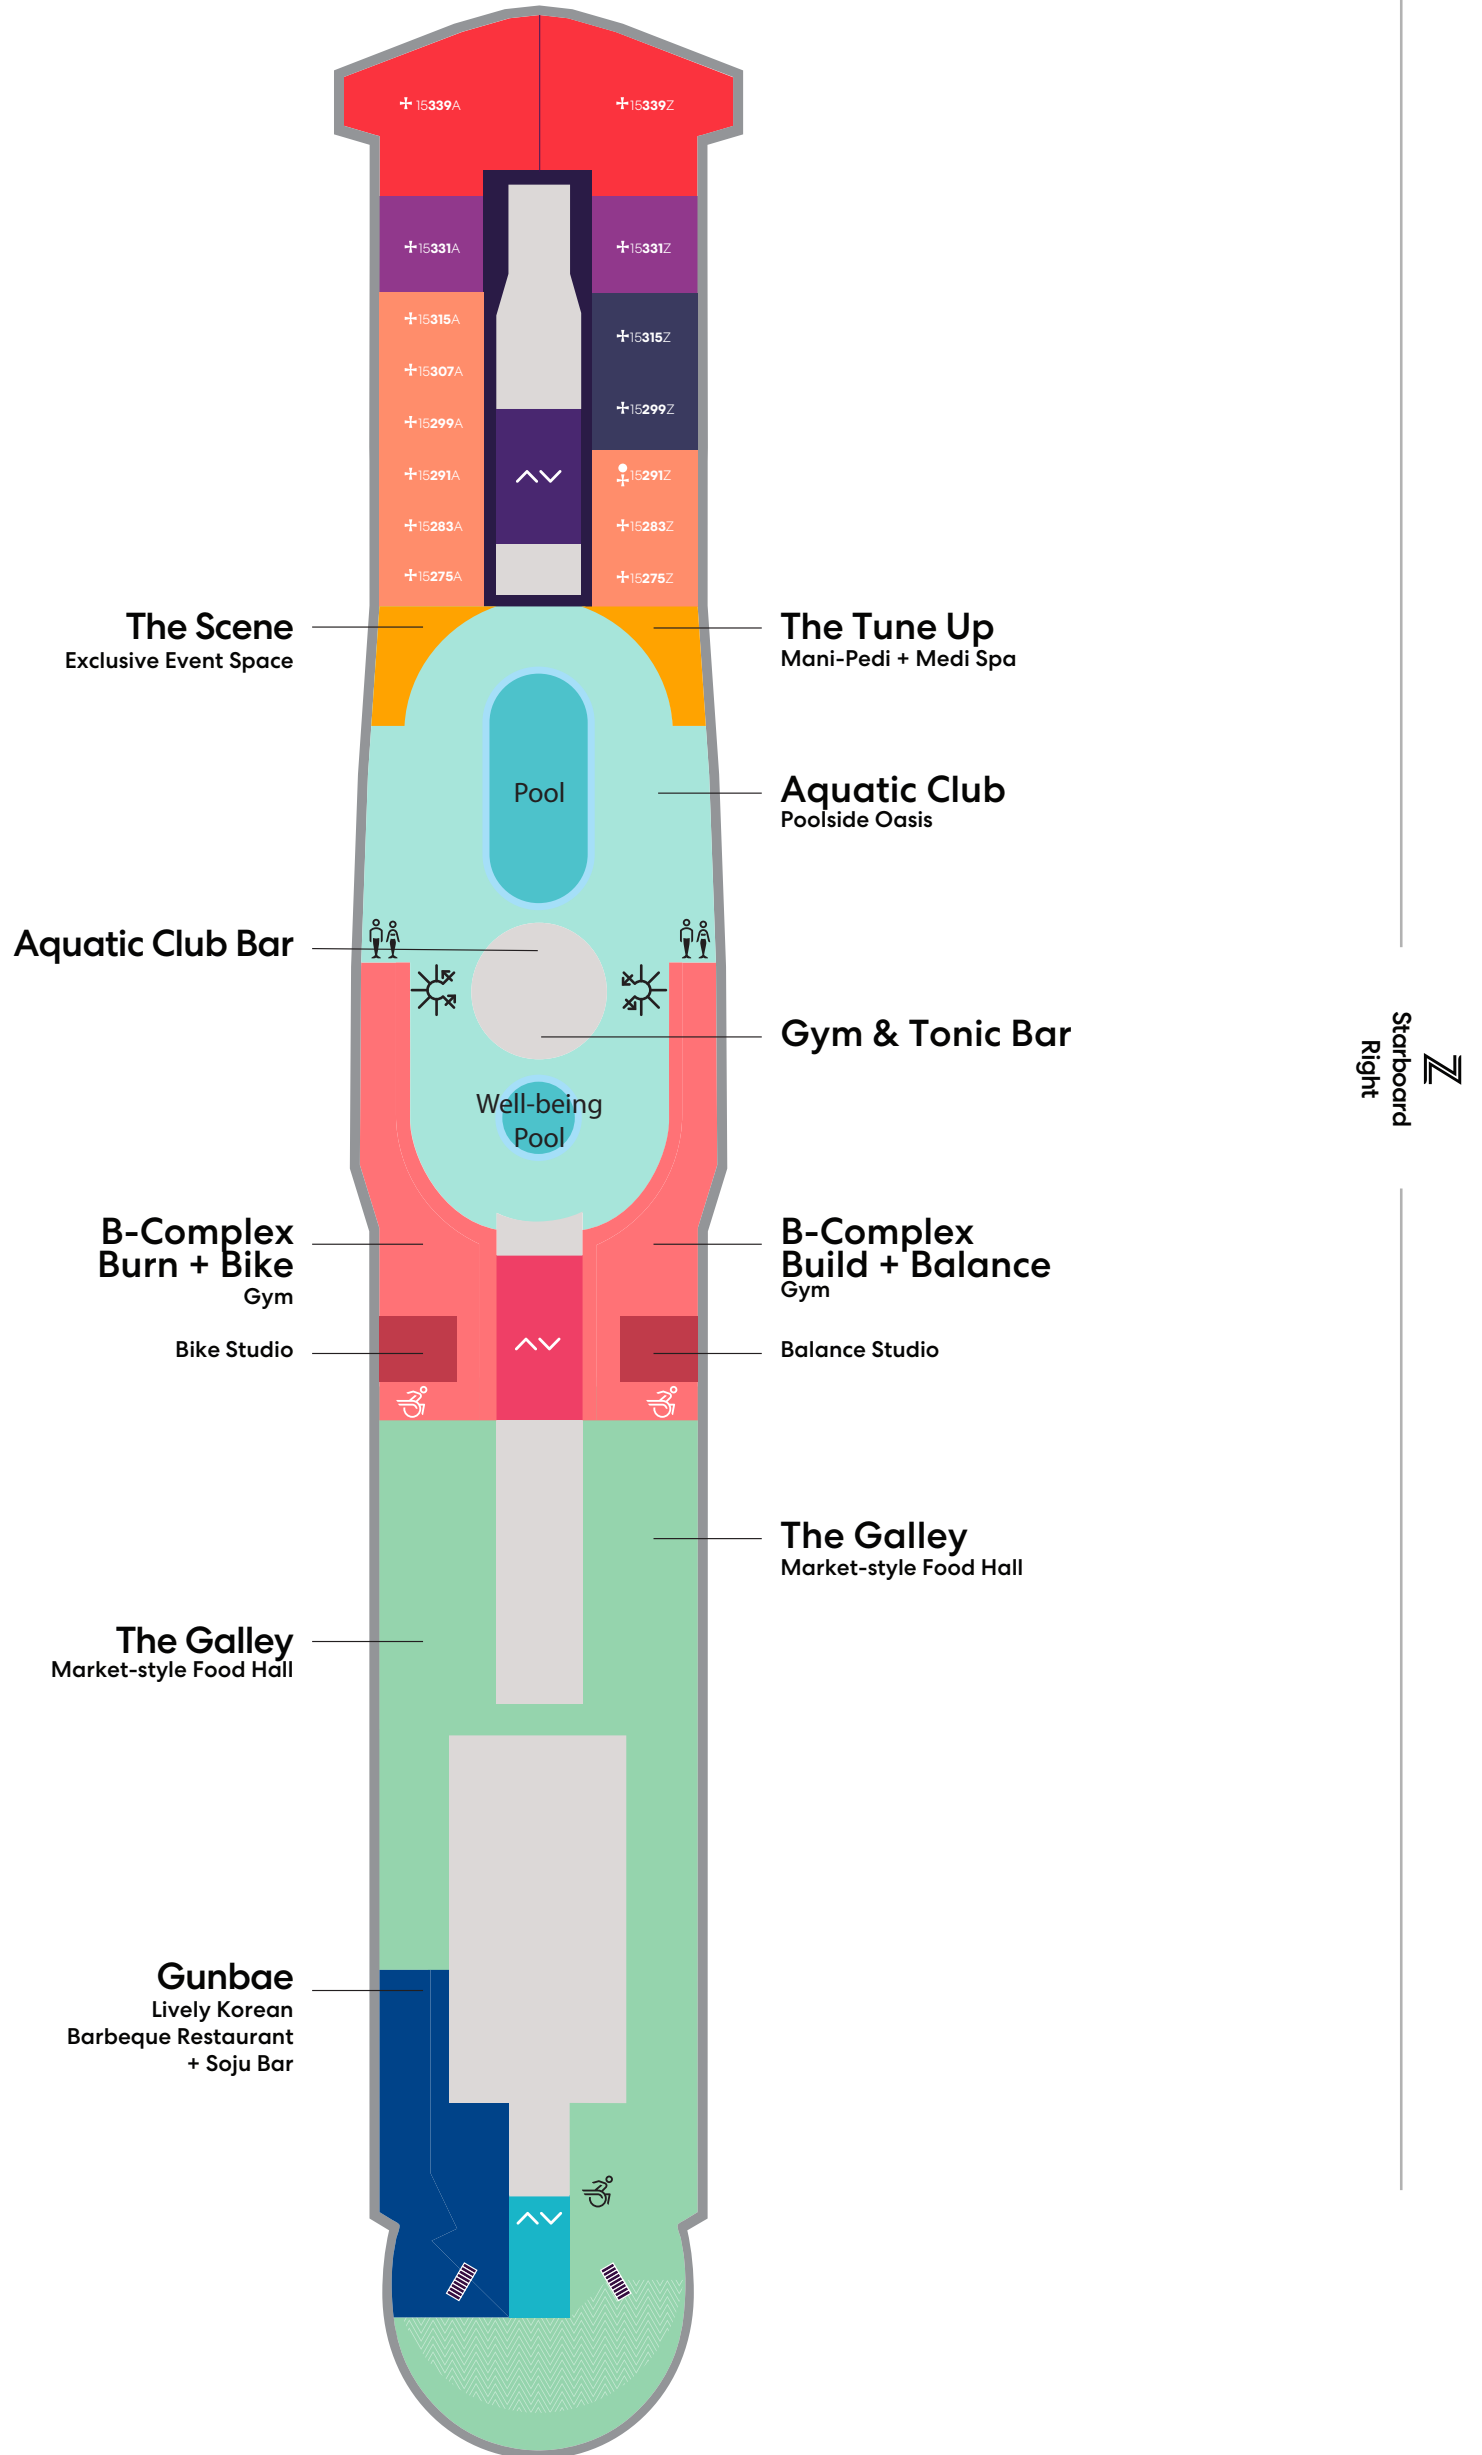

Deck

14

VALIANT LADY

Portside
Left

Starboard
Right

Key

SCB Cheeky Corner Suite - Biggest Terrace

SAB Sweet Aft Suite - Biggest Terrace

^ v Elevator & Stairs

‡ Sleeps 1

▲ Sleeps 3; Includes a pullman bed

▣ Sleeps 4; Includes both an extra lower bed and a pullman bed

+ Sleeps up to 4

|| Connecting cabins

Deck

15

VALIANT LADY

VOYAGES

Key

- SM Massive Suite
- SF Fab Suite
- SP Posh Suite
- SG Gorgeous Suite
- SAC Sailor Areas & Corridors
- CA Crew Areas
- Circular Stairs
- Stairwells
- Elevator & Stairs
- Accessible Head
- The Head
- Sleeps up to 4
- Accessible cabin

Deck

16

VALIANT LADY

VOYAGES

Portside
Left

Starboard
Right

Richard's Rooftop
VIP Sundeck + Bar

Sun Club Café
Outdoor Eatery