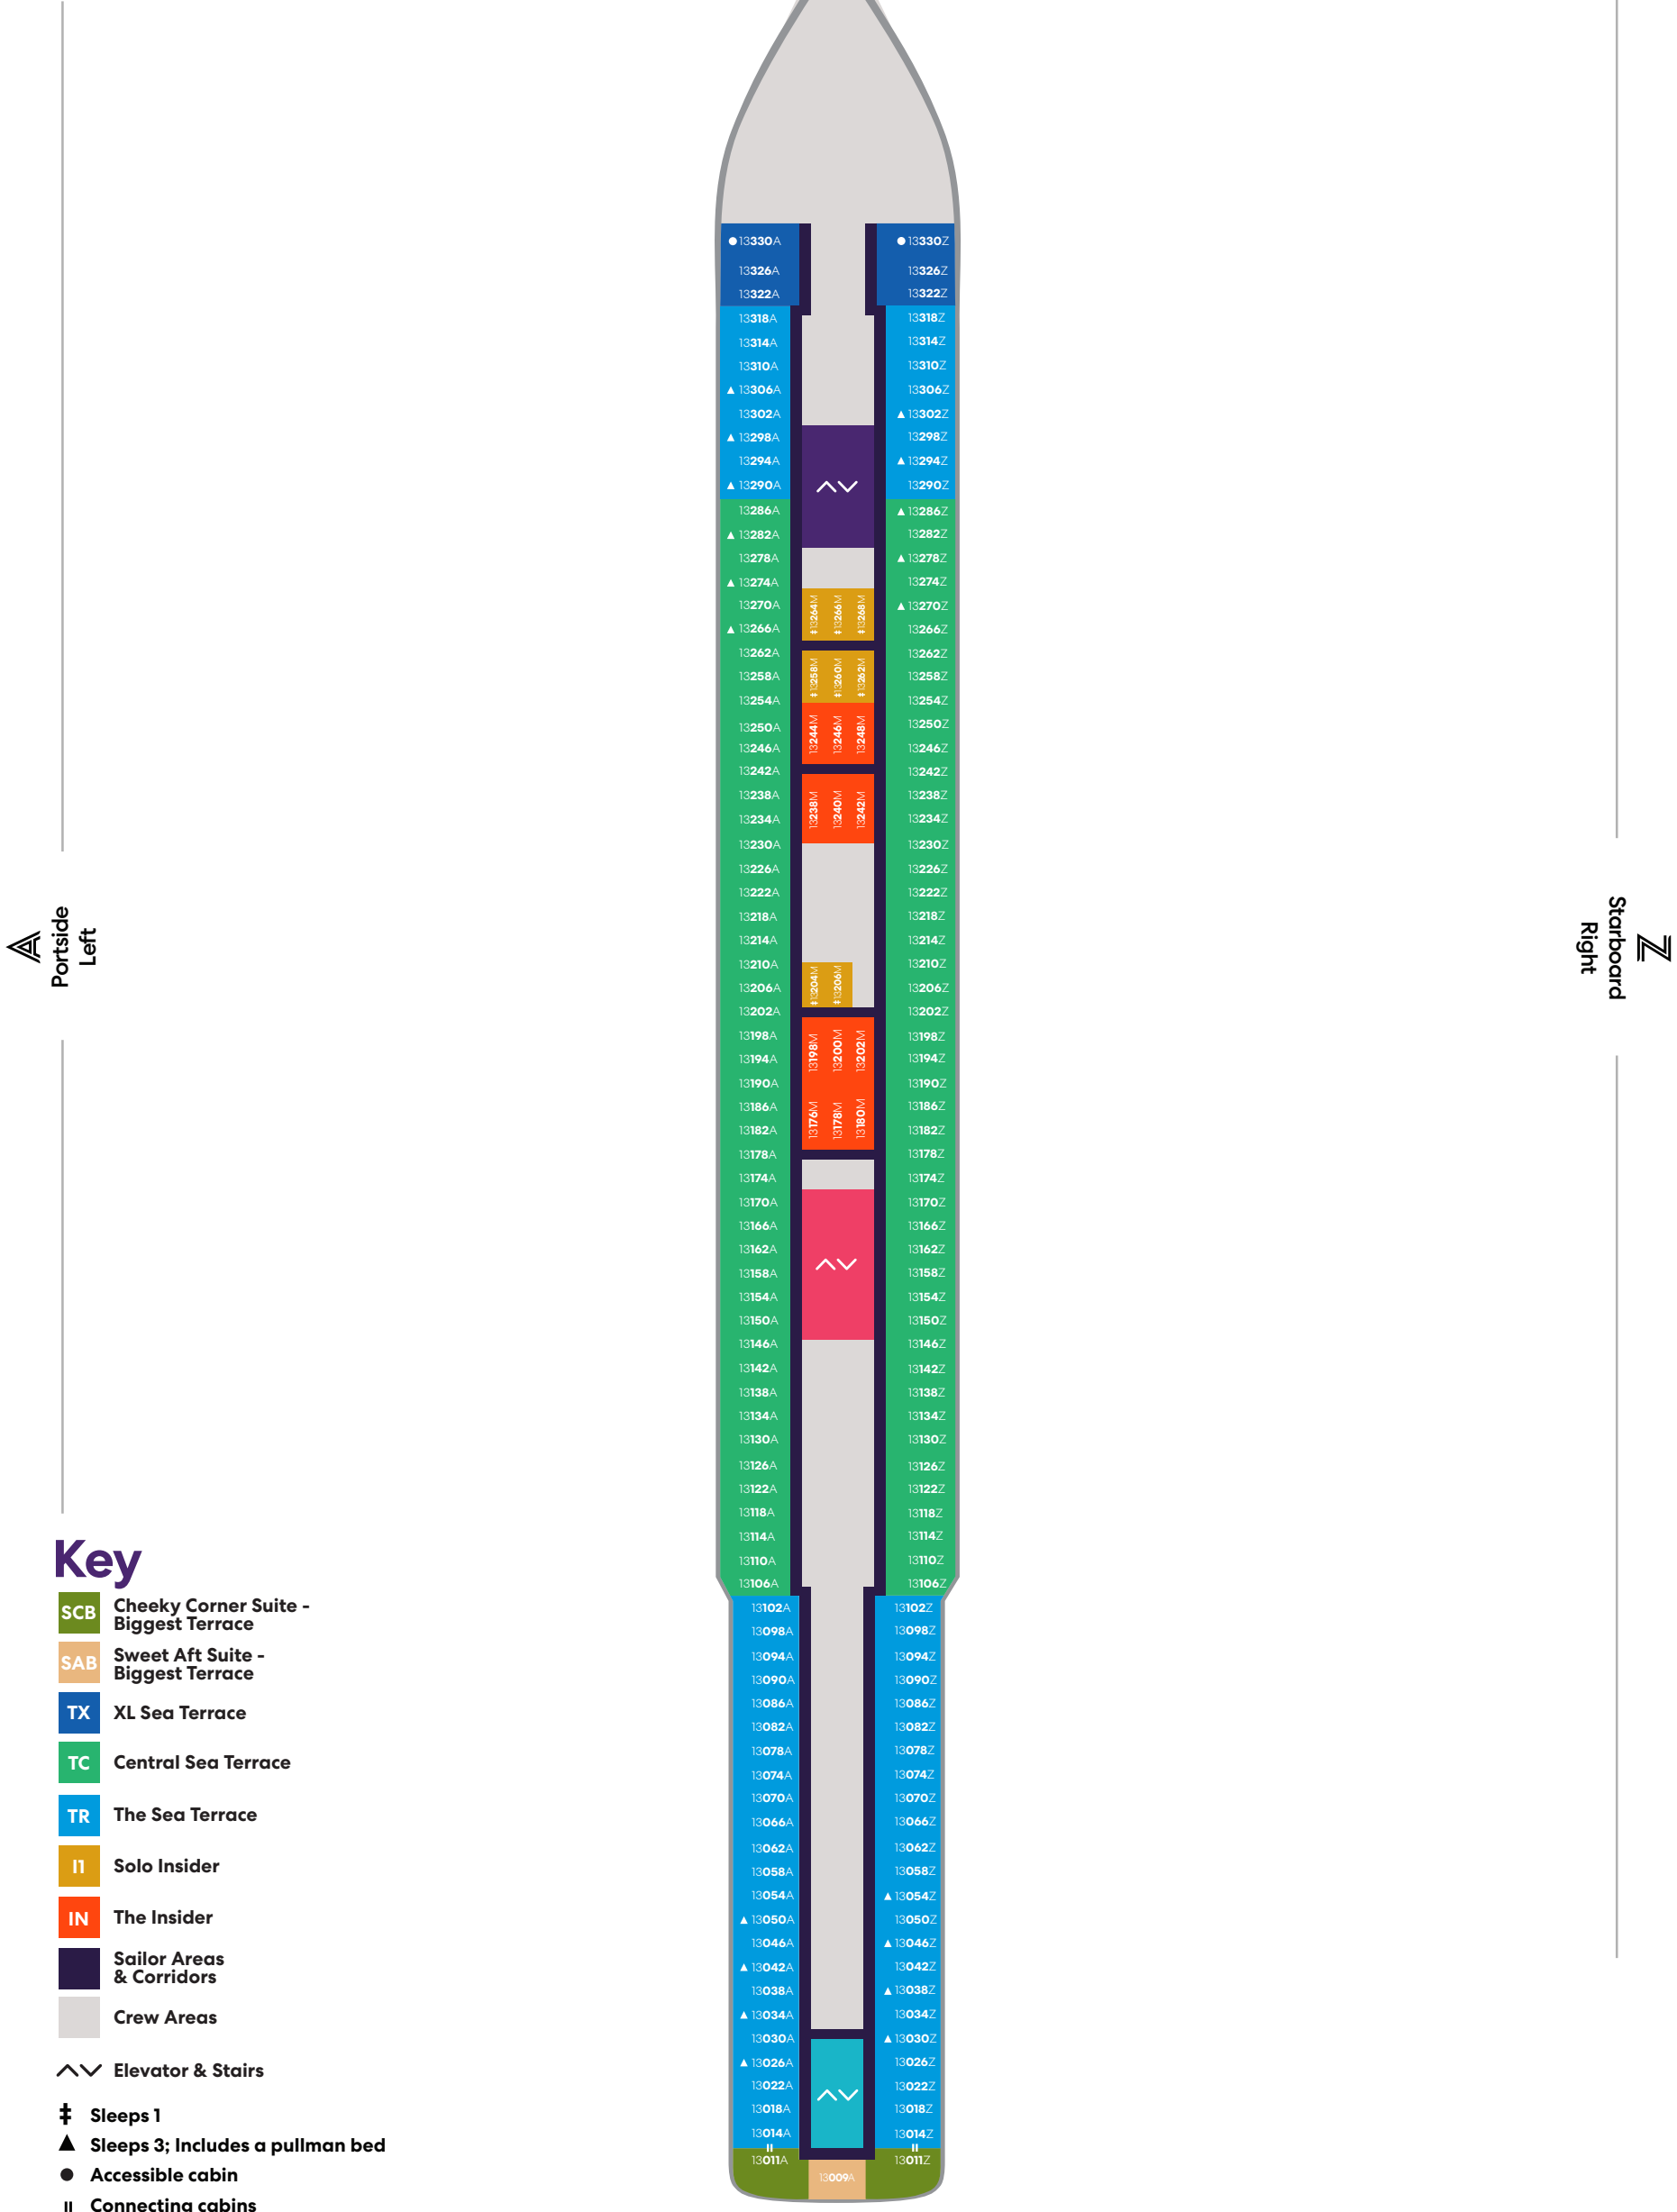

Deck

11

VALIANT LADY

Deck

12

VALIANT LADY

Portside
Left

Starboard
Right

Key

- SCB Cheeky Corner Suite - Biggest Terrace
- SAB Sweet Aft Suite - Biggest Terrace
- SS Seriously Suite
- TX XL Sea Terrace
- TC Central Sea Terrace
- TR The Sea Terrace
- VI Solo Sea View
- VW The Sea View
- II Solo Insider
- IN The Insider
- Sailor Areas & Corridors
- Crew Areas
- ^v Elevator & Stairs
- ‡ Sleeps 1
- ▲ Sleeps 3; Includes a pullman bed
- △ Sleeps 3; Includes an extra lower bed
- Accessible cabin
- || Connecting cabins

Deck

13

VALIANT LADY

Key

- SCB Cheeky Corner Suite - Biggest Terrace
- SAB Sweet Aft Suite - Biggest Terrace
- TX XL Sea Terrace
- TC Central Sea Terrace
- TR The Sea Terrace
- II Solo Insider
- IN The Insider
- Sailor Areas & Corridors
- Crew Areas
- ^ v Elevator & Stairs
- ♣ Sleeps 1
- ▲ Sleeps 3; Includes a pullman bed
- Accessible cabin
- || Connecting cabins

Deck

14

VALIANT LADY

Portside
Left

Starboard
Right

Key

SCB Cheeky Corner Suite - Biggest Terrace

SAB Sweet Aft Suite - Biggest Terrace