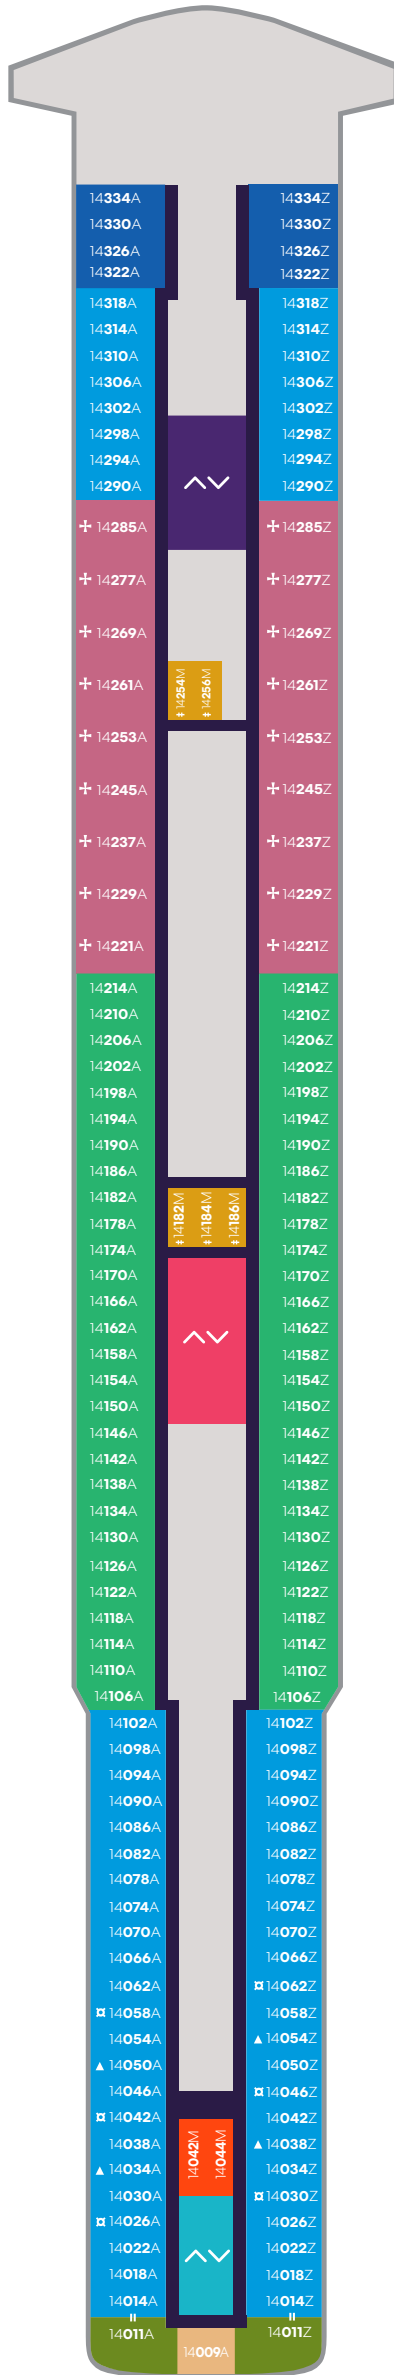

Deck

4

VALIANT LADY

VOYAGES

Portside
Left

Starboard
Right

Key

Sailor Areas & Corridors

Crew Areas

Elevator & Stairs

Deck

5

VALIANT LADY

Key

- VW The Sea View
- I1 Solo Insider
- IN The Insider
- I4 Social Insider
- S Sailor Areas & Corridors
- C Crew Areas
- Elevator & Stairs
- Accessible Head
- ‡ Sleeps 1
- ▲ Sleeps 3; Includes a pullman bed
- + Sleeps 4; Includes both 2 lower beds and 2 pullmans
- Accessible cabin

Key

-  Crew Areas
-  Circular Stairs
-  Stairwells
-  Elevator & Stairs
-  Accessible Head
-  The Head

Deck

7

VALIANT LADY

VOYAGES

The Red Room
Live Performance Space

The Groupie
Private Karaoke

Deck

14

VALIANT LADY

Portside
Left

Starboard
Right

Key

SCB Cheeky Corner Suite - Biggest Terrace

SAB Sweet Aft Suite - Biggest Terrace