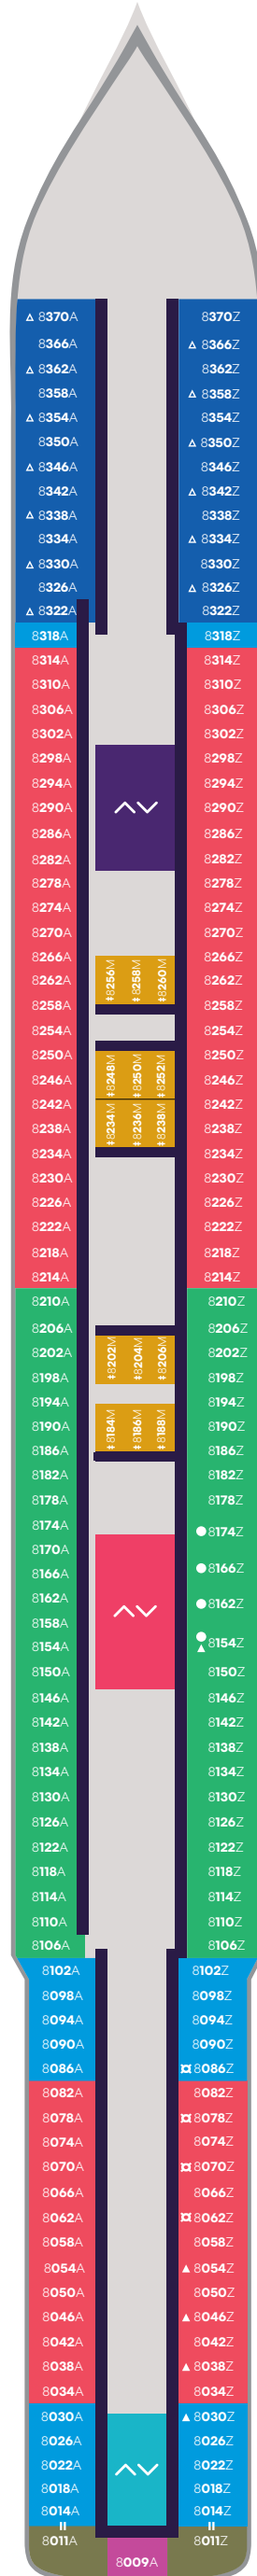

Deck

4

VALIANT LADY

VOYAGES

Portside
Left

Starboard
Right

Key

Sailor Areas & Corridors

Crew Areas

Elevator & Stairs

Deck

5

VALIANT LADY

Key

- VW The Sea View
- I1 Solo Insider
- IN The Insider
- I4 Social Insider
- S Sailor Areas & Corridors
- C Crew Areas
- Elevator & Stairs
- Accessible Head
- ‡ Sleeps 1
- ▲ Sleeps 3; Includes a pullman bed
- + Sleeps 4; Includes both 2 lower beds and 2 pullmans
- Accessible cabin

Deck

VALIANT LADY

Portside
Left

Starboard
Right

Key

- SCP Cheeky Corner Suite – Pretty Big Terrace
- SAP Sweet Aft Suite – Pretty Big Terrace
- TX XL Sea Terrace
- TC Central Sea Terrace
- TR The Sea Terrace
- TL Ltd View Sea Terrace
- II Solo Insider
- Sailor Areas & Corridors
- Crew Areas
- ^ v Elevator & Stairs
- ‡ Sleeps 1
- ▲ Sleeps 3; Includes a pullman bed
- △ Sleeps 3; Includes an extra lower bed
- ⊠ Sleeps 4; Includes both an extra lower bed and a pullman bed
- Accessible cabin
- || Connecting cabins

Deck

9

VALIANT LADY

Portside
Left

Starboard
Right

Key

- SCP Cheeky Corner Suite – Pretty Big Terrace
- SAP Sweet Aft Suite – Pretty Big Terrace
- TX XL Sea Terrace
- TC Central Sea Terrace
- TR The Sea Terrace
- VI Solo Sea View
- VW The Sea View
- IN The Insider
- Sailor Areas & Corridors
- Crew Areas
- ^ v Elevator & Stairs
- ‡ Sleeps 1
- ▲ Sleeps 3; Includes a pullman bed
- △ Sleeps 3; Includes an extra lower bed
- Accessible cabin
- || Connecting cabins