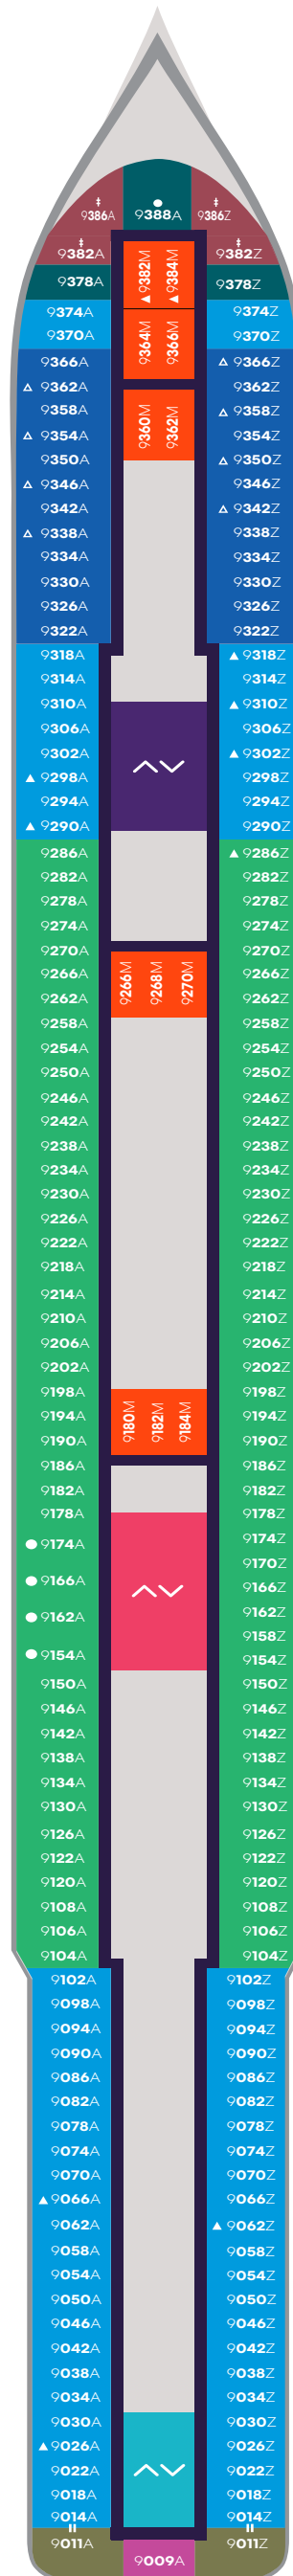

Deck

4

VALIANT LADY

VOYAGES

Portside
Left

Starboard
Right

Key

Sailor Areas & Corridors

Crew Areas

Elevator & Stairs

Deck

5

VALIANT LADY

Key

- VW The Sea View
- I1 Solo Insider
- IN The Insider
- I4 Social Insider
- S Sailor Areas & Corridors
- C Crew Areas
- Elevator & Stairs
- Accessible Head
- ‡ Sleeps 1
- ▲ Sleeps 3; Includes a pullman bed
- + Sleeps 4; Includes both 2 lower beds and 2 pullmans
- Accessible cabin

Deck

VALIANT LADY

Portside
Left

Starboard
Right

Key

- SCP Cheeky Corner Suite – Pretty Big Terrace
- SAP Sweet Aft Suite – Pretty Big Terrace
- TX XL Sea Terrace
- TC Central Sea Terrace
- TR The Sea Terrace
- TL Ltd View Sea Terrace
- II Solo Insider
- Sailor Areas & Corridors
- Crew Areas
- ^ v Elevator & Stairs
- ‡ Sleeps 1
- ▲ Sleeps 3; Includes a pullman bed
- △ Sleeps 3; Includes an extra lower bed
- ⊠ Sleeps 4; Includes both an extra lower bed and a pullman bed
- Accessible cabin
- || Connecting cabins

Deck

9

VALIANT LADY

Portside
Left

Starboard
Right

Key

- SCP Cheeky Corner Suite – Pretty Big Terrace
- SAP Sweet Aft Suite – Pretty Big Terrace
- TX XL Sea Terrace
- TC Central Sea Terrace
- TR The Sea Terrace
- VI Solo Sea View
- VW The Sea View
- IN The Insider
- Sailor Areas & Corridors
- Crew Areas
- ^ v Elevator & Stairs
- ‡ Sleeps 1
- ▲ Sleeps 3; Includes a pullman bed
- △ Sleeps 3; Includes an extra lower bed
- Accessible cabin
- || Connecting cabins